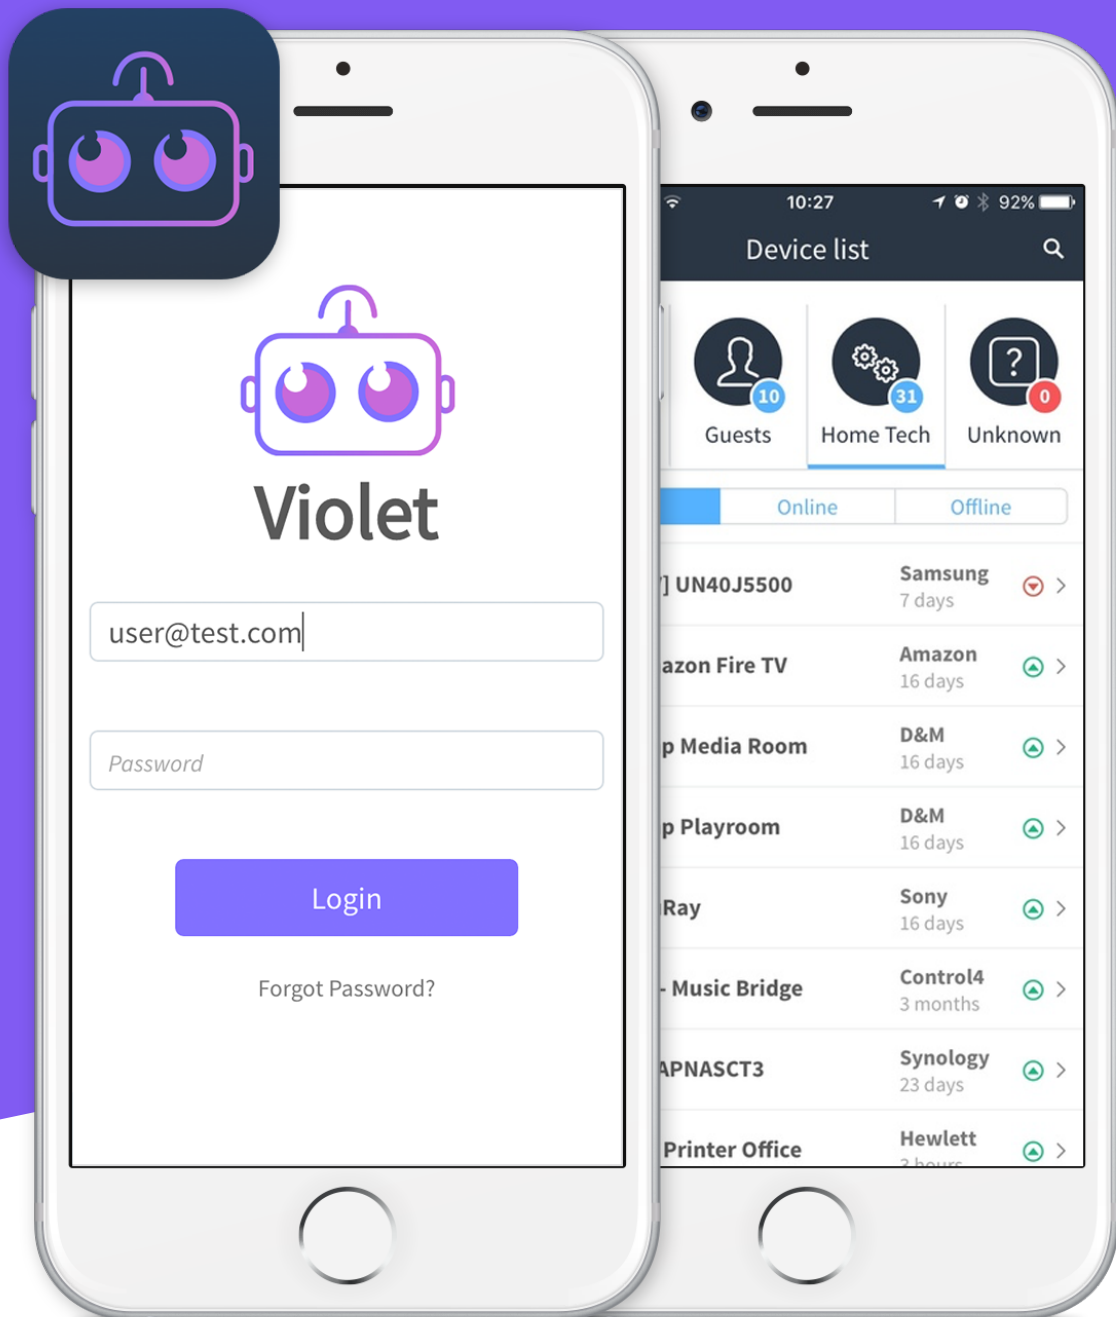

Meet the Violet Digital Support App

On-demand support and
security services for your
home network!

Features

Remote Power

Reboot the power of certain devices to solve a problem with your smart home in 1-tap.

Parental Control

A simple and easy to use parental control, Violet lets you block and unblock devices from accessing your network

Network Security

Detect and block potential intruders from accessing your network

Internet Speed

see how fast your internet connection is performing.

Home Presence Detection

Violet alerts you when new devices, family and guests join and leave your network so you can always visualize what is happening at your home.